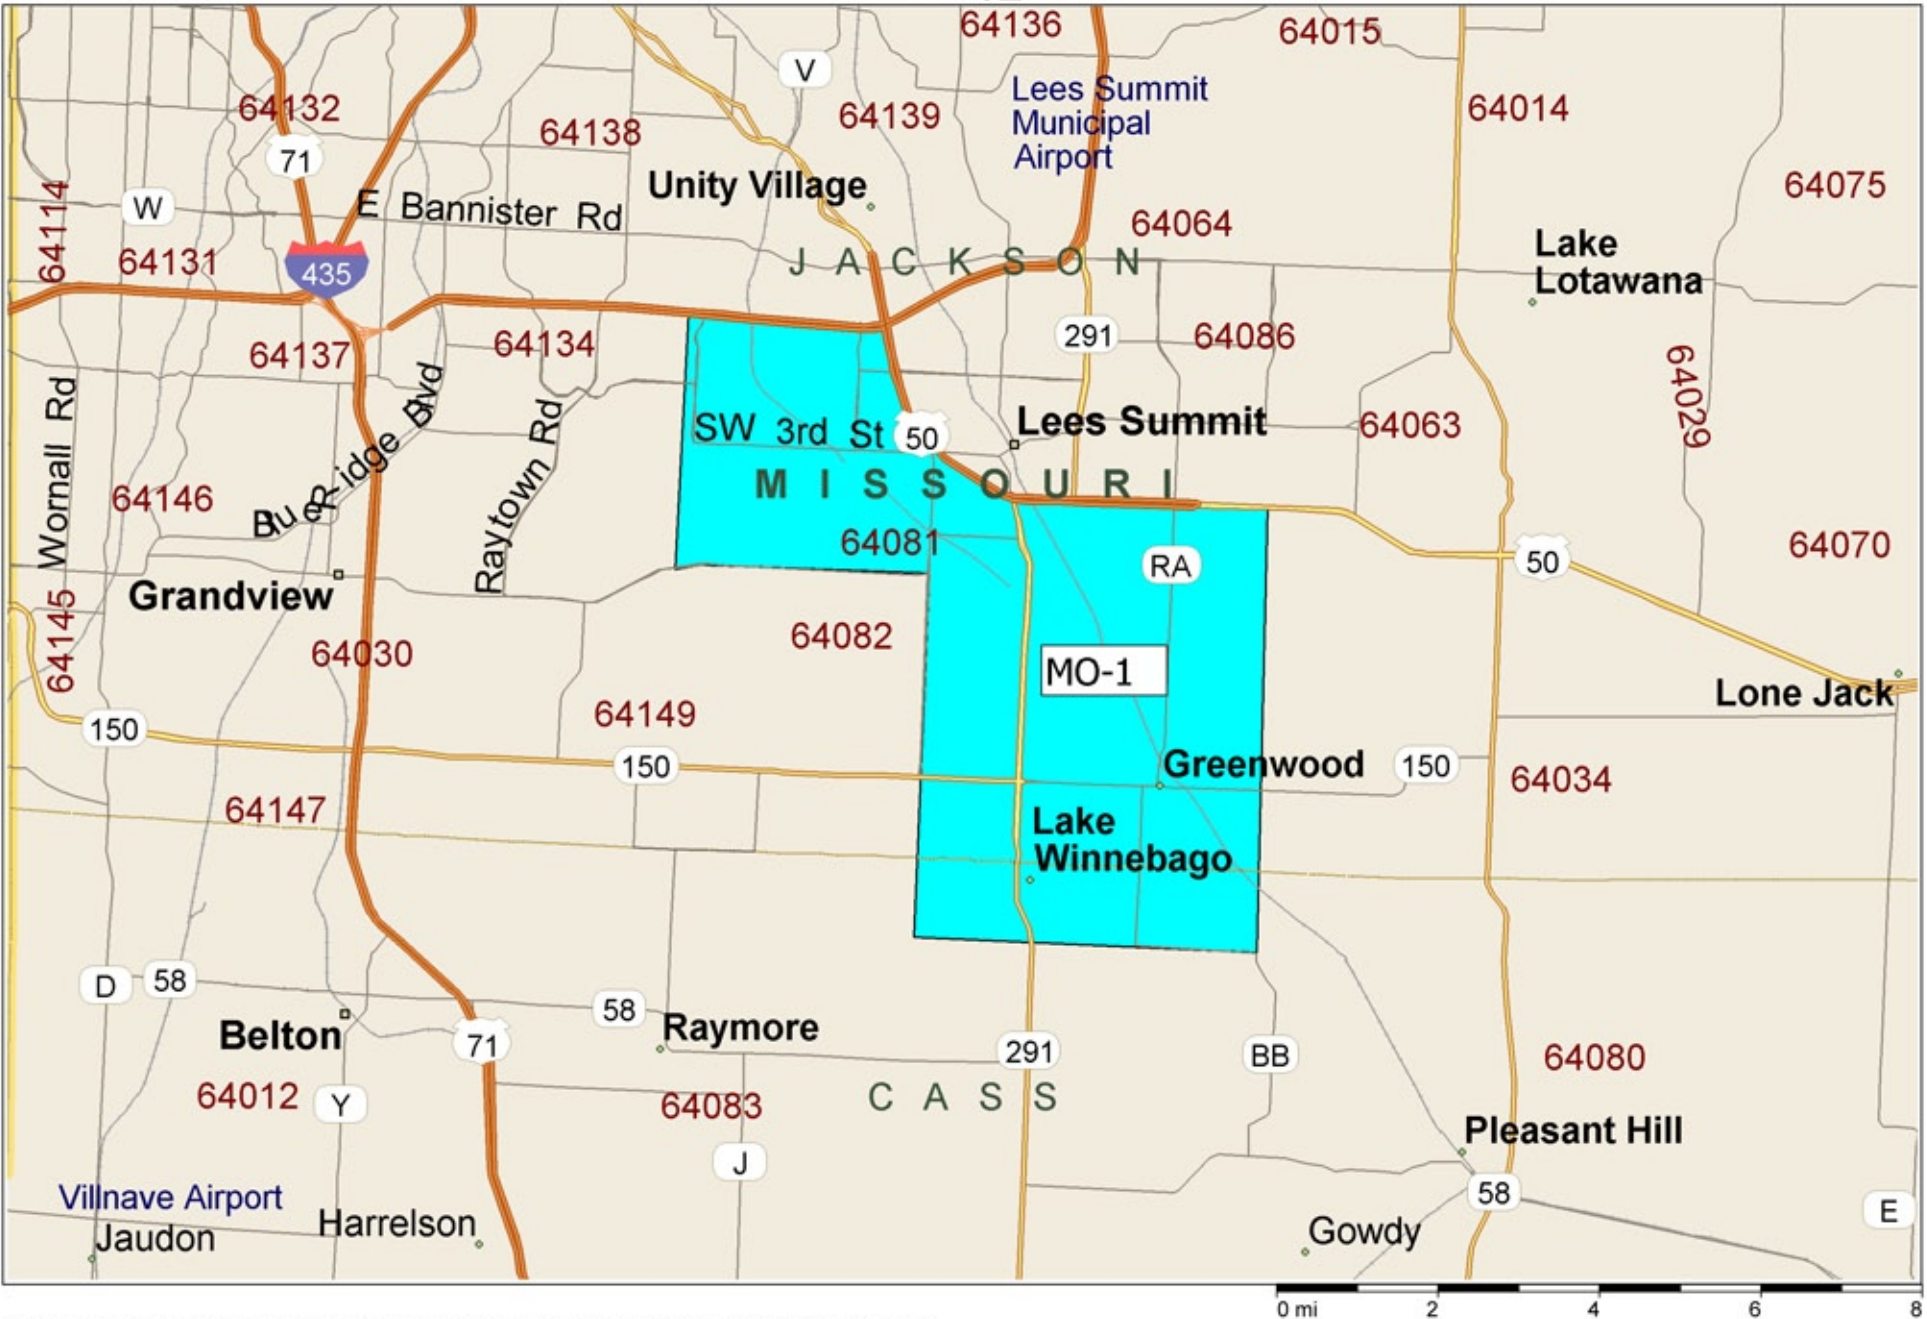

Kansas City_Zones

0 mi 2 4 6 8

Copyright © and (P) 1988–2010 Microsoft Corporation and/or its suppliers. All rights reserved. <http://www.microsoft.com/mappoint/>
Certain mapping and direction data © 2010 NAVTEQ. All rights reserved. The Data for areas of Canada includes information taken with permission from Canadian authorities, including: © Her Majesty the Queen in Right of Canada, © Queen's Printer for Ontario. NAVTEQ and NAVTEQ ON BOARD are trademarks of NAVTEQ. © 2010 Tele Atlas North America, Inc. All rights reserved. Tele Atlas and Tele Atlas North America are trademarks of Tele Atlas, Inc. © 2010 by Applied Geographic Systems. All rights reserved.